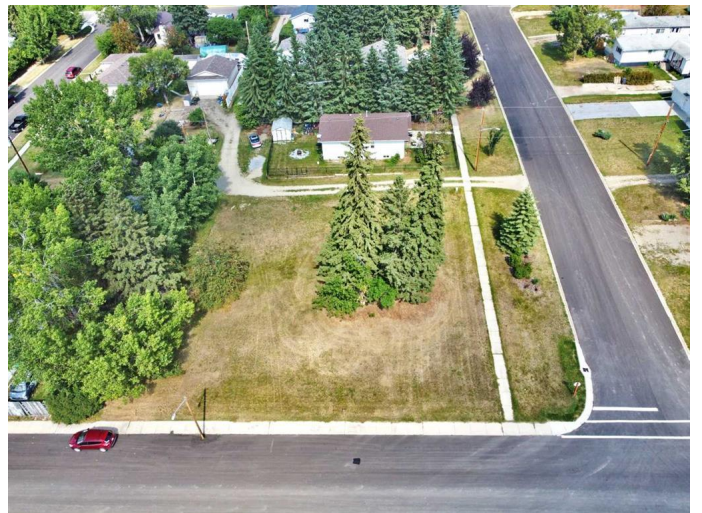

$205,000 - 5002, 5008, 5010 50 Avenue, Benalto

MLS® #A2157430

$205,000

0 Bedroom, 0.00 Bathroom,
Land on 0.40 Acres

NONE, Benalto, Alberta

Large parcel of land (3Lots) with 150 ft of frontage available in the peaceful hamlet of Benalto. So many opportunities available. Bring your imagination and your plans and unlock the potential for this land. Check out the permitted uses with local zoning regulations to see what fits for this land. This lot has great views to the mountains.

Essential Information

MLS® #	A2157430
Price	$205,000
Bathrooms	0.00
Acres	0.40
Type	Land
Sub-Type	Residential Land
Status	Active

Community Information

Address	5002, 5008, 5010 50 Avenue
Subdivision	NONE
City	Benalto
County	Red Deer County
Province	Alberta
Postal Code	T0M 0H0

Additional Information

Date Listed	August 13th, 2024
Days on Market	252