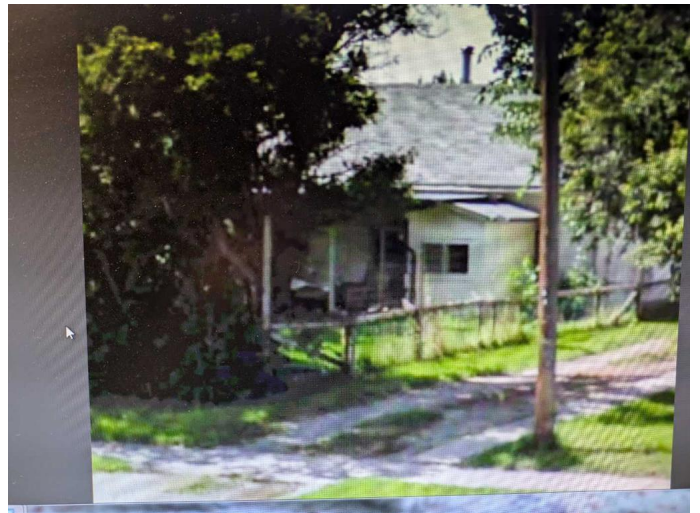

$135,000 - 472 N 100 E, Raymond

MLS® #A2204691

$135,000

0 Bedroom, 0.00 Bathroom,
Land on 0.59 Acres

NONE, Raymond, Alberta

Being sold for land value.

Essential Information

MLS® #	A2204691
Price	$135,000
Bathrooms	0.00
Acres	0.59
Type	Land
Sub-Type	Residential Land
Status	Active

Community Information

Address	472 N 100 E
Subdivision	NONE
City	Raymond
County	Warner No. 5, County of
Province	Alberta
Postal Code	T0K 2S0

Additional Information

Date Listed	March 20th, 2025
Days on Market	17
Zoning	GENERAL RESIDENTIAL R-1

Listing Details

Listing Office Royal LePage South Country - Lethbridge

Data is supplied by Pillar 9â„¢ MLSÂ® System. Pillar 9â„¢ is the owner of the copyright in its MLSÂ® System. Data is deemed reliable but is not guaranteed accurate by Pillar 9â„¢. The trademarks MLSÂ®, Multiple Listing ServiceÂ® and the associated logos are owned by The Canadian Real Estate Association (CREA) and identify the quality of services