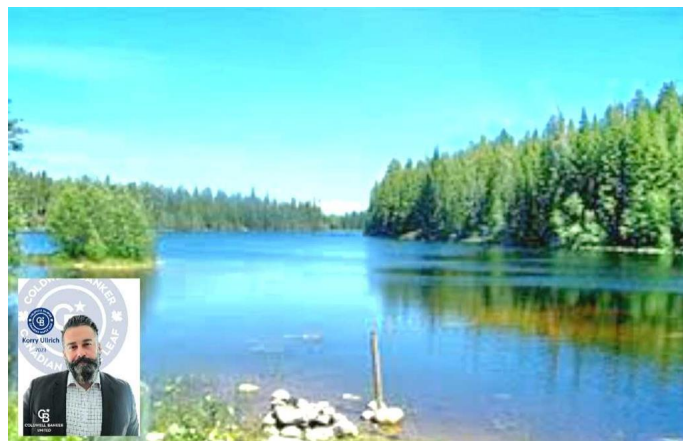

\$69,900 - 34, 65275 114 A Range, Lac La Biche

MLS® #A2211260

\$69,900

0 Bedroom, 0.00 Bathroom,
Land on 0.11 Acres

Lac La Biche, Lac La Biche, Alberta

Lot #34 Elinor Lake Resort! 4790 sq/ft fully service bare land condo vacant lot. This Lot is cleared and ready to build your cottage or cabin or just set up your RV for summertime fun! Water, sewer, natural gas and electricity available. Annual condo fees are \$1600 and include care of the common areas such as road ways, boat dock, dumping station, water, sewer and administration. The condo board is managed by the elected owners. In bareland condominiums, the lots are owned privately. Common areas like the roadways and dumping station are owned together. Come enjoy all the recreation Elinor Lake Resort has to offer!