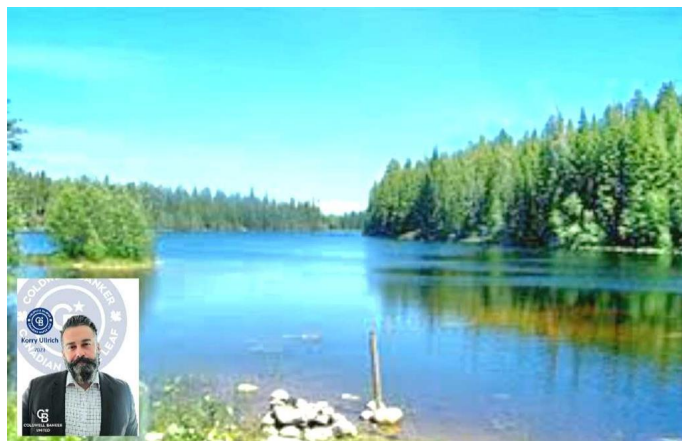

# \$69,900 - 35, 65275 114 A Range, Lac La Biche

MLS® #A2211261

**\$69,900**

0 Bedroom, 0.00 Bathroom,  
Land on 0.10 Acres

Lac La Biche, Lac La Biche, Alberta

Lot #35 Elinor Lake Resort! 4478 sq/ft fully service bare land condo vacant lot. This Lot is cleared and ready to build your cottage or cabin or just set up your RV for summertime fun! Water, sewer, natural gas and electricity available. Annual condo fees are \$1600 and include care of the common areas such as road ways, boat dock, dumping station, water, sewer and administration. The condo board is managed by the elected owners. In bareland condominiums, the lots are owned privately. Common areas like the roadways and dumping station are owned together. Come enjoy all the recreation Elinor Lake Resort has to offer!